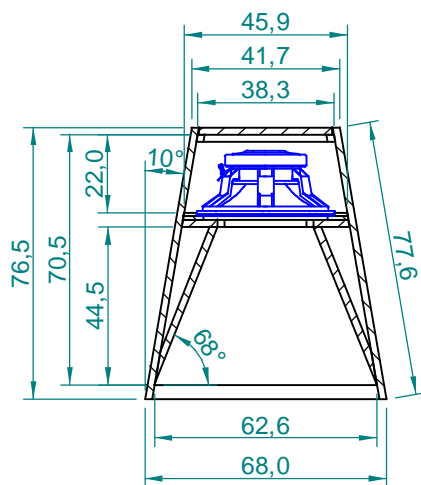

Section A-A

Section B-B

Section C-C

Dimensions in cm.

Projection Angle:

Specifications subject to change without notice.

09/01 - Rev.: 00 - Page: 1/6

F:\CAIXAS ACÚSTICAS\PAS\PAS3\PAS3MA3\PAS3MA3INGLES