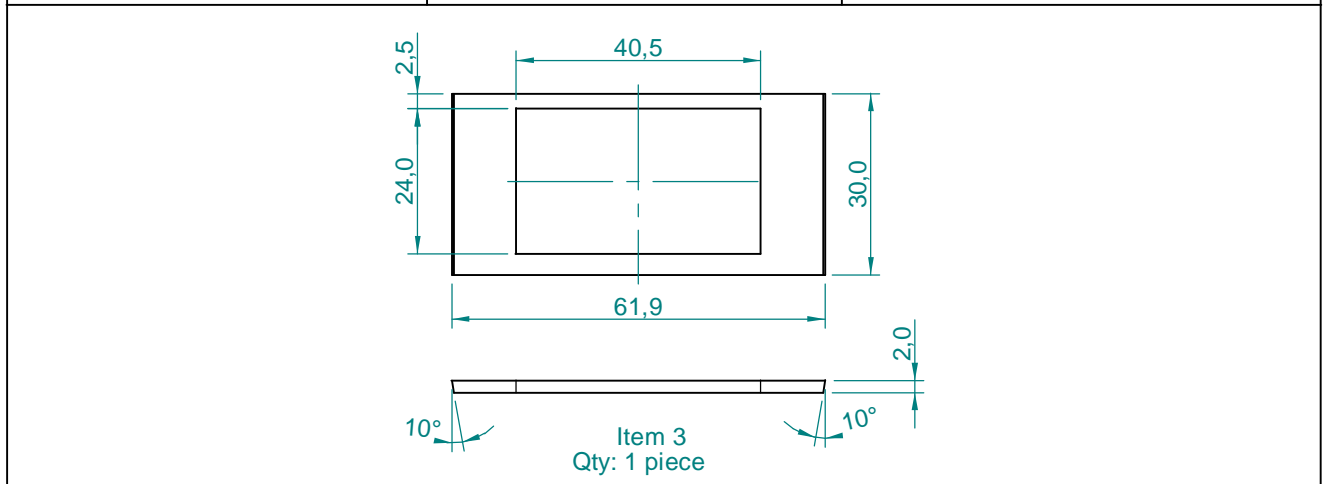

Dimensions in cm.

Projection Angle:

Specifications subject to change without notice.

09/01 - Rev.: 00 - Page: 4/6

F:\CAIXAS ACÚSTICAS\PAS\PAS3\PAS3MA3\PAS3MA3INGLES

EUROPE Address:
SELENIUM EUROPE
St. Elisabethenstrasse 6
65396 Walluf / Ober-Walluf - Germany
Phone: +(49) 6123 601570
Fax: +(49) 6123 601587
E-mail: sales@selenium-eu.com
URL: www.seleniumloudspeakers.com

Dimensions in cm.

Projection Angle:

Specifications subject to change without notice.

Dimensions in cm.

Projection Angle:

Specifications subject to change without notice.

09/01 - Rev.: 00 - Page: 6/6

F:\CAIXAS ACÚSTICAS\PAS\PAS3\PAS3MA3\PAS3MA3INGLES