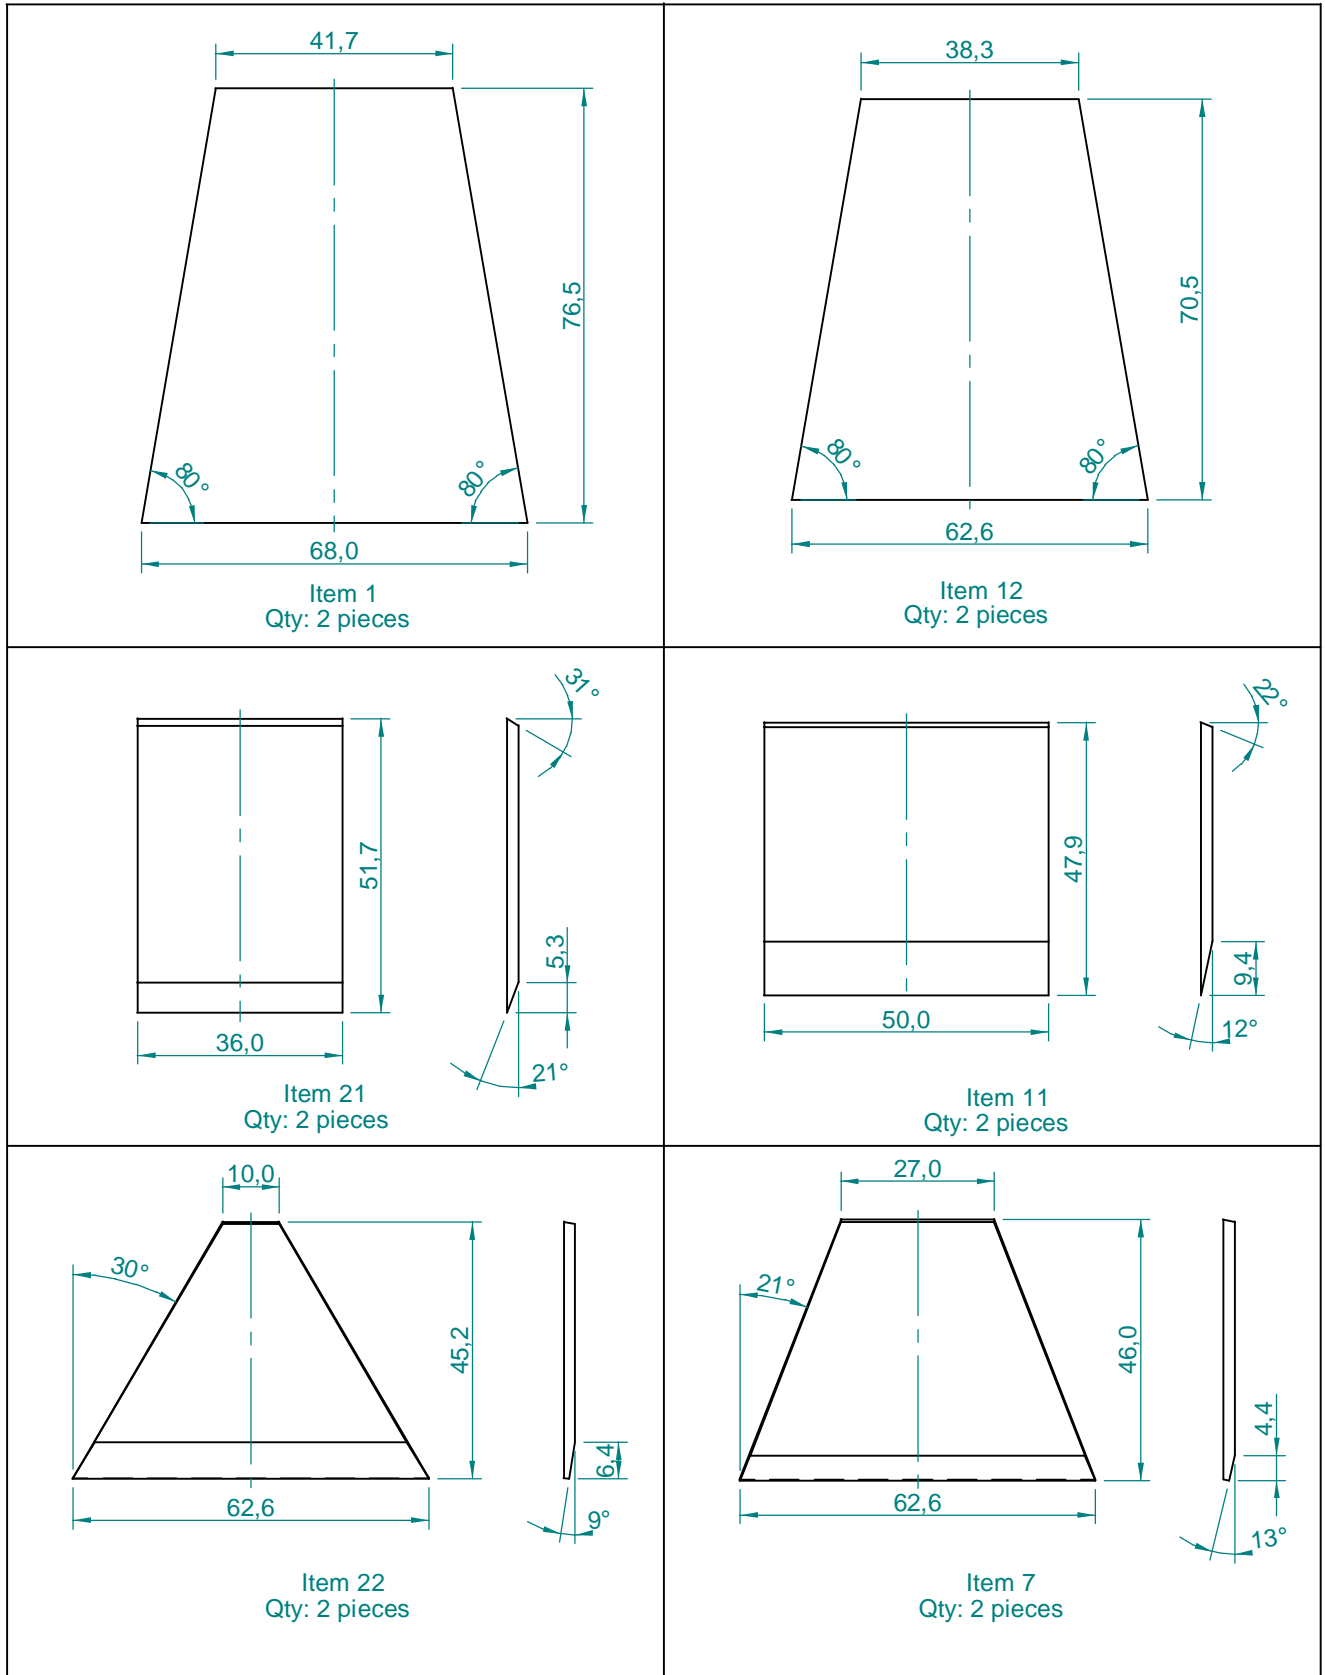

Dimensions in cm.

Projection Angle:

Specifications subject to change without notice.

09/01 - Rev.: 00 - Page: 4/6

F:\CAIXAS ACÚSTICAS\PAS\PAS3\PAS3MA3\PAS3MA3INGLES

EUROPE Address:
SELENIUM EUROPE
St. Elisabethenstrasse 6
65396 Walluf / Ober-Walluf - Germany
Phone: +(49) 6123 601570
Fax: +(49) 6123 601587
E-mail: sales@selenium-eu.com
URL: www.seleniumloudspeakers.com

USA Address:
SELENIUM LOUDSPEAKER USA
1701 South Park Court, Bldg 102
Chesapeake, VA 23320 - USA
Phone: (757) 424-7516 / (800) 562-0510
Fax: (757) 424-5426
E-mail: export@selenium-usa.com
URL: www.seleniumloudspeakers.com