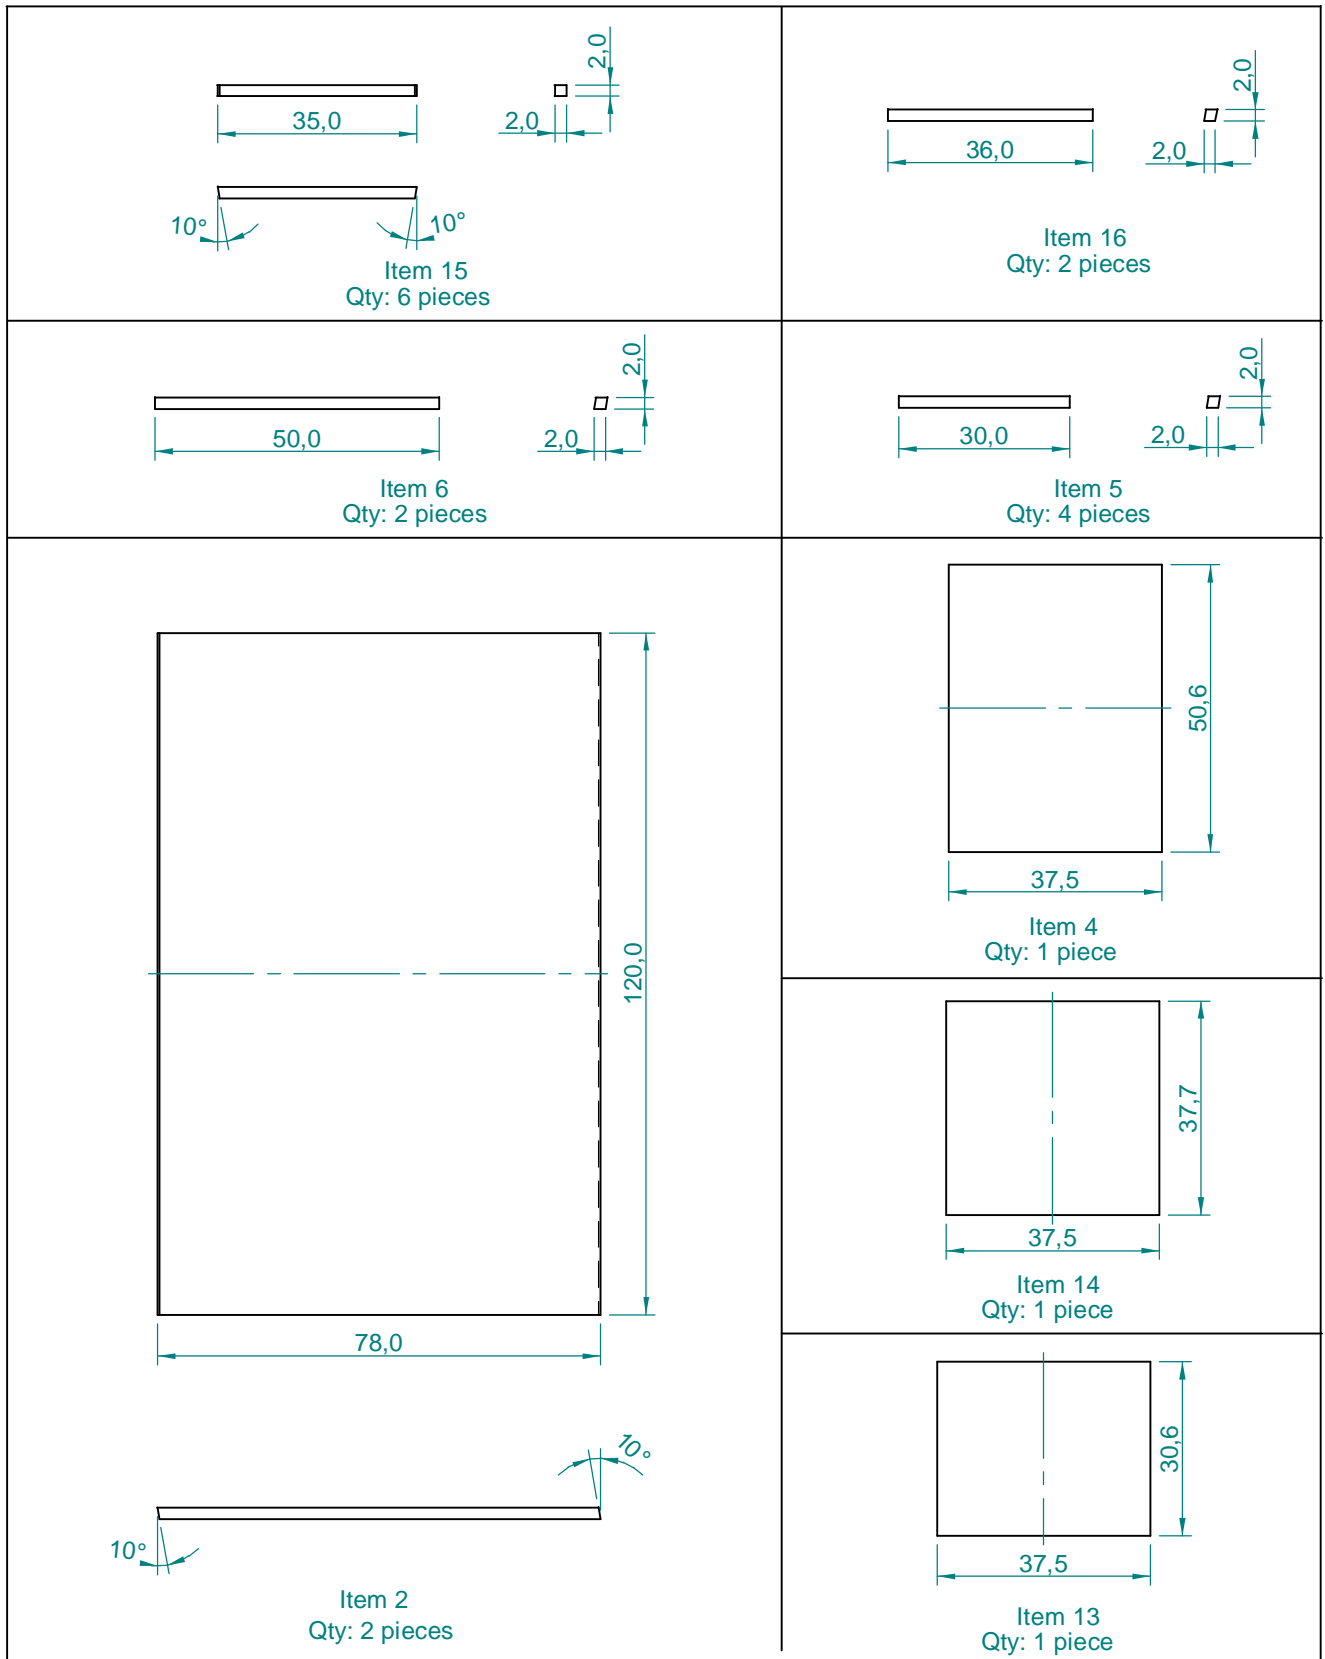

Dimensions in cm.

Projection Angle:

Specifications subject to change without notice.

09/01 - Rev.: 00 - Page: 4/6

F:\CAIXAS ACÚSTICAS\PAS\PAS3\PAS3MA3\PAS3MA3INGLES

EUROPE Address:
SELENIUM EUROPE
St. Elisabethenstrasse 6
65396 Walluf / Ober-Walluf - Germany
Phone: +(49) 6123 601570
Fax: +(49) 6123 601587
E-mail: sales@selenium-eu.com
URL: www.seleniumloudspeakers.com

Dimensions in cm.

Projection Angle:

Specifications subject to change without notice.

Dimensions in cm.

Projection Angle:

Specifications subject to change without notice.

09/01 - Rev.: 00 - Page: 6/6

F:\CAIXAS ACÚSTICAS\PAS\PAS3\PAS3MA3\PAS3MA3INGLES