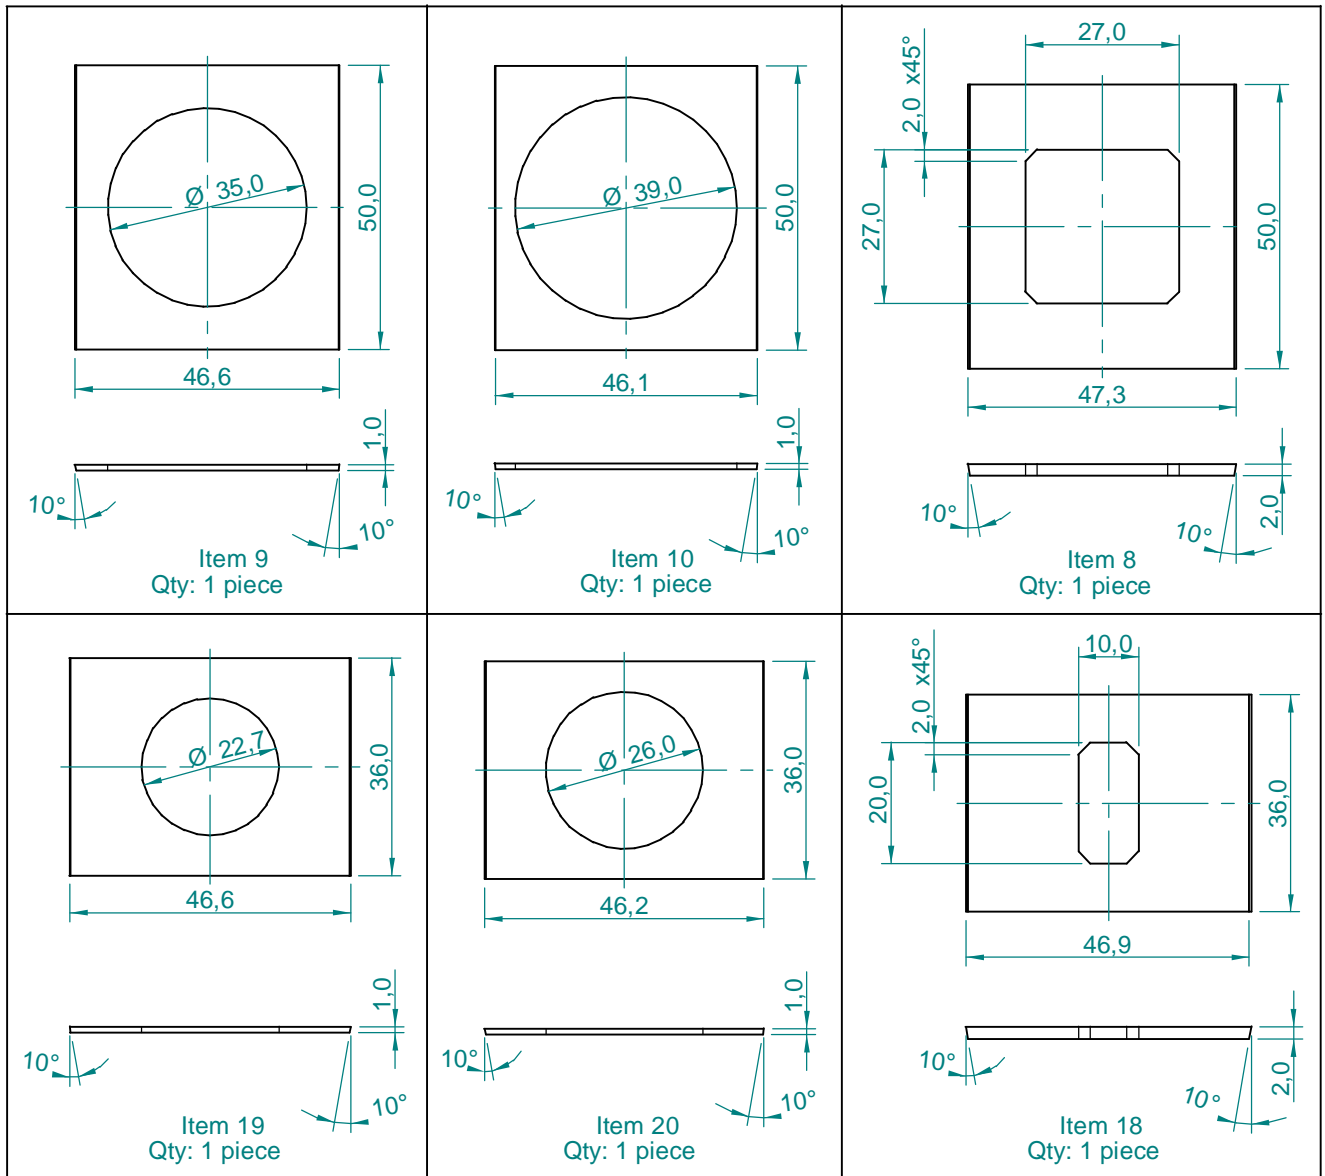

Dimensions in cm.

Projection Angle:

Specifications subject to change without notice.

Dimensions in cm.

Projection Angle:

Specifications subject to change without notice.

09/01 - Rev.: 00 - Page: 6/6

F:\CAIXAS ACÚSTICAS\PAS\PAS3\PAS3MA3\PAS3MA3INGLES