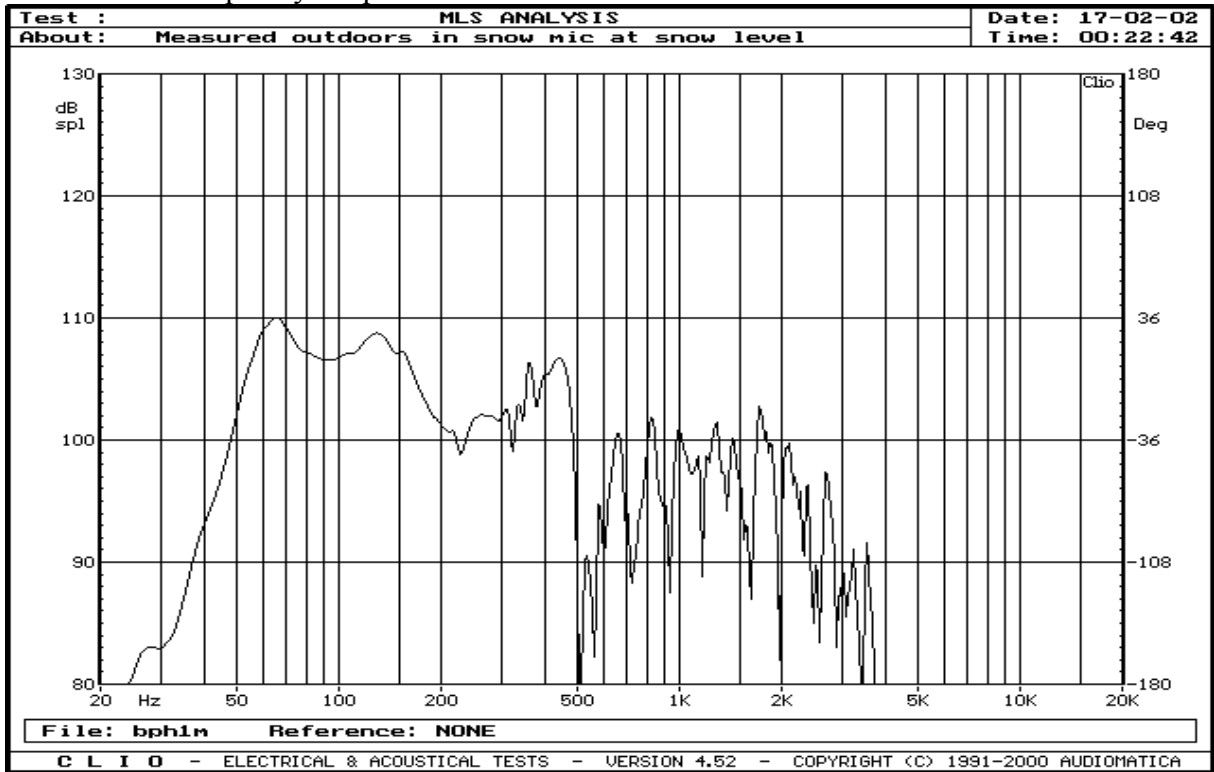

BPH 118 kit Frequency response measured outdoors.

BPH 118 kit Impedance measurement